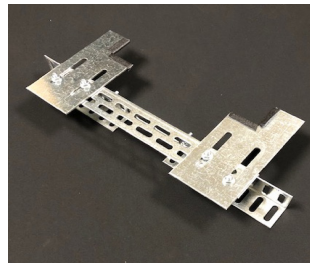

3-1/2" TREAD EXTENSION

Aluminum -- Mill Finish

SL-EX-02207

GROOVE EXTENSION

Aluminum - Mill Finish

SL-EX-03505

BRACKETS

Cab Steady Plates

CB-AC-02991

Assembly hardware included

CAR TOP EXIT

Car Top Emergency Latch Kit

CB-AC-02989

Includes bracket and standard 5-pin cylinder

3502 Emergency Latch Kit

CB-AC-02990