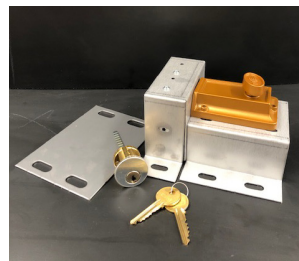

3-1/2" TREAD EXTENSION

Aluminum -- Mill Finish

SL-EX-02207

GROOVE EXTENSION

Aluminum - Mill Finish

SL-EX-03505

BRACKETS

Cab Steady Plates

CB-AC-02991

Assembly hardware included

CAR TOP EXIT

Car Top Emergency Latch Kit

CB-AC-02989

Includes bracket and standard 5-pin cylinder

3502 Emergency Latch Kit

CB-AC-02990