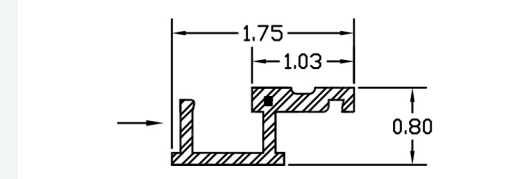

Aluminum - Mill Finish

SL-EX-03505