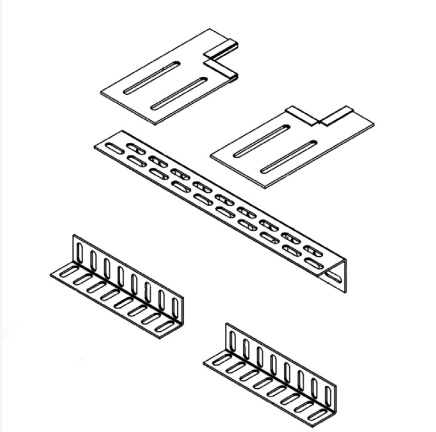

PARTS CATALOG

Table of Contents

Door Parts

Astragal + Rubber	3
Vision Grilles	4
Shoe Guide Assembly	4
Door Sight Guards	5
Escutcheons	6
Safety Retainers	6

Sills & Extensions

Cab Sills - Single Slide	7
Cab Sills - Two speed	8
Shaft - Single Slide	9
Shaft - Two Speed	10
Extension	11

3-1/2" TREAD EXTENSION

Aluminum -- Mill Finish

SL-EX-02207

GROOVE EXTENSION

Aluminum - Mill Finish

SL-EX-03505

BRACKETS

Cab Steady Plates

CB-AC-02991

Assembly hardware included

CAR TOP EXIT

Car Top Emergency Latch Kit

CB-AC-02989

Includes bracket and standard 5-pin cylinder

3502 Emergency Latch Kit

CB-AC-02990