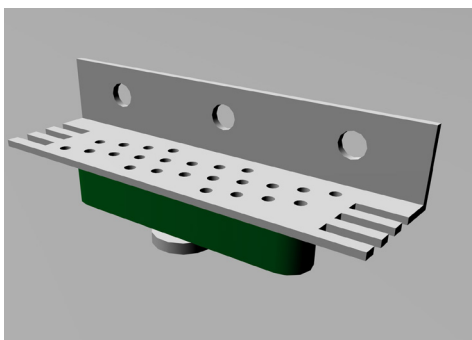

Car Top Parts & Accessories

Brackets	13
Cart Top Exit	13
Fans	14
Grille Concentric Circular	14

Suspended Ceiling Components

Suspended Ceiling Frame, Tee & Hardware	15
---	----

Handrails & Other Wall Parts

Rubber Only

7 Foot Length	DR-AG-02983
8 Foot Length	DR-AG-02984
10 Foot Length	DR-AG-02985

**Note: Rubber is also used in select Columbia doors*

VISION GRILLES

Galvanized

8" W X 15-1/2" H

CB-AC-02987

Stainless Steel #4

8"W X 15-1/2"H

CB-AC-02988

SHOE GUIDE ASSEMBLY

For 1-1/4" Door

Red (7/16" gib)

HD-GB-00302

White (1/2")

HD-GB-03221

Green (15/32")

HD-GB-03222

SHOE GUIDE ASSEMBLY WITH UP-THRUST RETAINER

For 1-1/4" Door

Red (7/16" gib)

HD-GB-03223

White (1/2")

HD-GB-03224