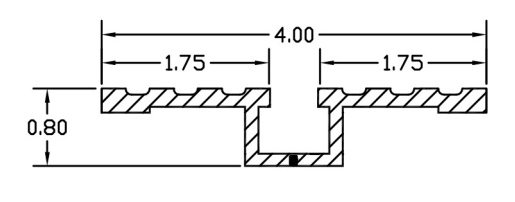

COLLAPSIBLE GATE OR FOLDING DOOR

4" Aluminum - Mill Finish

8 Foot Length

SL-EN-01784

3-1/2" TREAD EXTENSION