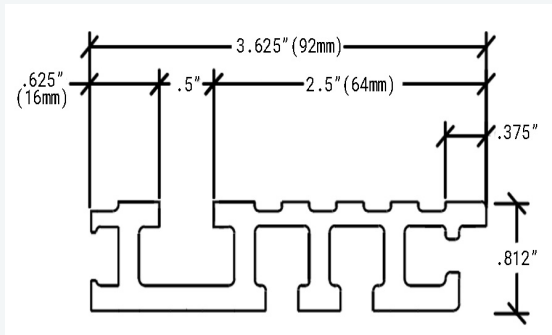

EXTENDABLE BASE SILL

3-5/8" Bronze - Mill Finish

7 Foot Length	SL-EN-01474
8 Foot Length	SL-EN-01475
10 Foot Length	SL-EN-01473

3-5/8" Nickel Silver (*White Bronze*) - Mill Finish

7 Foot Length	SL-EN-01477
8 Foot Length	SL-EN-01478
10 Foot Length	SL-EN-01476