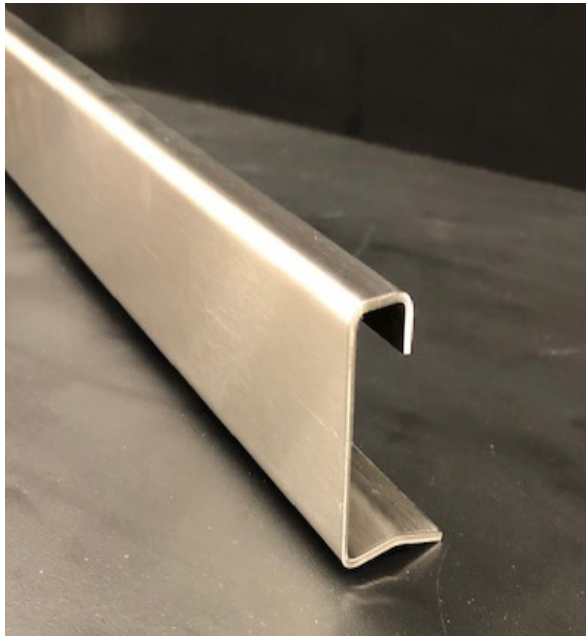

84-1/2" DOOR SIGHT GUARDS (*NON-VISION WINGS*)

Baked Prime or Baked Enamel Black

--

DR-NV-01582

Stainless Steel #4

--

DR-NV-01583

Muntz (60/40) Lacquered

--

DR-NV-02994

*Call for non-standard door sizes