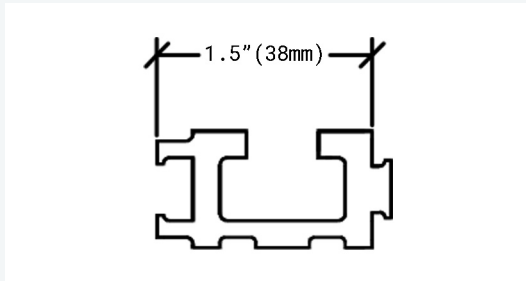

EXTENSION (GROOVE OR TREAD)

1-1/2" Bronze - Mill Finish

7 Foot Length	SL-EX-01538
8 Foot Length	SL-EX-01539
10 Foot Length	SL-EX-01537

1-1/2" Nickel Silver (*White Bronze*) - Mill Finish

7 Foot Length	SL-EX-01541
8 Foot Length	SL-EX-01542
10 Foot Length	SL-EX-01540