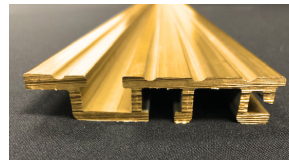

7 Foot Length	SL-CB-01786
8 Foot Length	SL-CB-02996
10 Foot Length	SL-CB-01785

5-1/2" Bronze - Mill Finish

7 Foot Length	SL-CB-01462
8 Foot Length	SL-CB-01463
10 Foot Length	SL-CB-01461

5-1/2" Nickel Silver (*White Bronze*) - Mill Finish

7 Foot Length	SL-CB-01468
8 Foot Length	SL-CB-01469
10 Foot Length	SL-CB-01467

Aluminum

SHAFT, SINGLE SLIDE

4" Aluminum - Mill Finish

7 Foot Length	SL-EN-02068
8 Foot Length	SL-EN-02069
10 Foot Length	SL-EN-03229

Bronze / Nickel Silver

4" Bronze - Mill Finish

7 Foot Length	SL-EN-01521
8 Foot Length	SL-EN-01522
10 Foot Length	SL-EN-01520

4" Nickel Silver (*White Bronze*) - Mill Finish

7 Foot Length	SL-EN-01527
8 Foot Length	SL-EN-01528
10 Foot Length	SL-EN-01526