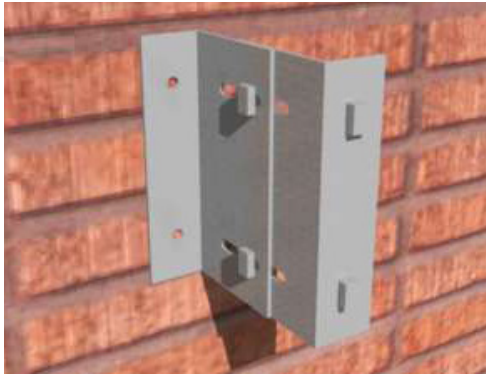

EN-FC-01744

48" WIDE COVERS

Dust Cover / Toe Guard

20" Tall

EN-TG-01750

Hanger Cover (Track Cover)

12" Tall

EN-HG-01752