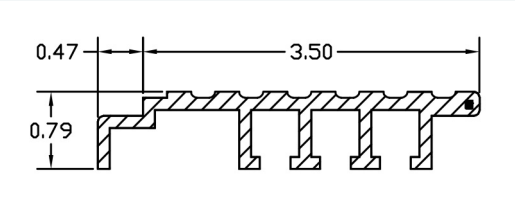

Aluminum -- Mill Finish

SL-EX-02207

GROOVE EXTENSION