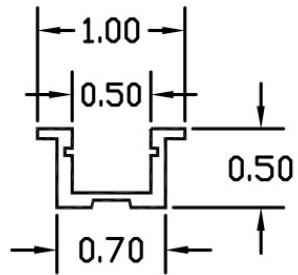

1.5" HANDRAIL SPACER **Stud & Set Screw Included*

Aluminum*

CB-HR-00027

Bronze*

CB-HR-00028

1" SPLINE

Aluminum with Black Laminate Insert

96" Cab Panel Retainers

CB-WL-00100

PAD BUTTONS WITH HARDWARE

Chrome

1" Long
(1/2" Thread 10-24)

CB-WL-00094

2" Long
(1-1/2" Thread 10-24)

CB-WL-00095

Bronze

1" Long
(1/2" Thread 10-24)

CB-WL-00093

2" Long
(1-1/2" Thread 10-24)

CB-AC-01852