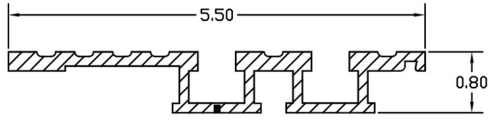

Aluminum

CAB SILLS - TWO SPEED

5-1/2" Aluminum - Mill Finish

7 Foot Length	SL-CB-01786
8 Foot Length	SL-CB-02996
10 Foot Length	SL-CB-01785

5-1/2" Bronze - Mill Finish

7 Foot Length	SL-CB-01462
8 Foot Length	SL-CB-01463
10 Foot Length	SL-CB-01461

5-1/2" Nickel Silver (*White Bronze*) - Mill Finish

7 Foot Length	SL-CB-01468
8 Foot Length	SL-CB-01469
10 Foot Length	SL-CB-01467