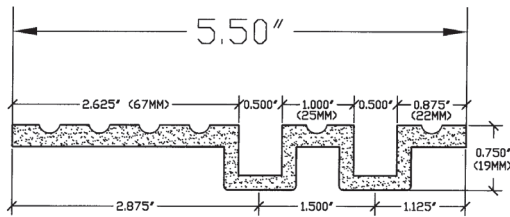

Bronze / Nickel Silver