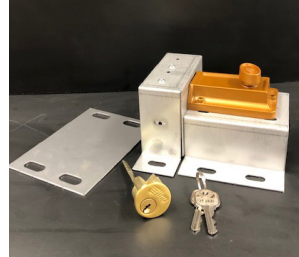

3-1/2" TREAD EXTENSION

Aluminum -- Mill Finish

SL-EX-02207

GROOVE EXTENSION

Aluminum - Mill Finish

SL-EX-03505

BRACKETS

Cab Steady Plates

CB-AC-02991

Assembly hardware included

CAR TOP EXIT

Car Top Emergency Latch Kit

CB-AC-02989

Includes bracket and standard 5-pin cylinder

3502 Emergency Latch Kit

CB-AC-02990