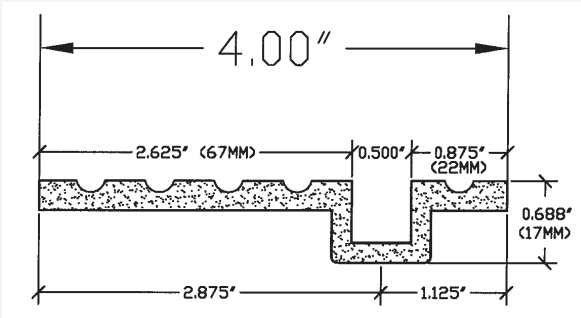

DR-SR-01961

Aluminum

Bronze / Nickel Silver

CAB SILLS - SINGLE SLIDE

4" Aluminum - Mill Finish

7 Foot Length	SL-CB-03226
8 Foot Length	SL-CB-01787
10 Foot Length	SL-CB-03227

4" Bronze - Mill Finish

7 Foot Length	SL-CB-01459
8 Foot Length	SL-CB-01460
10 Foot Length	SL-CB-01458