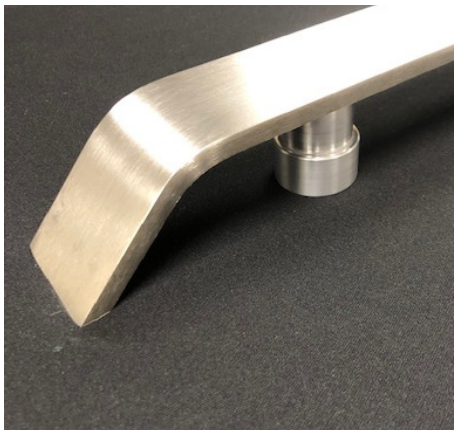

CB-AC-03510

**Depending on size needed, full sheets may need to be purchased*

SUSPENDED CEILING ASSEMBLY HARDWARE PACK

Hardware Parts

--

HD-KT-03234

2" HANDRAILS - BAR

Stainless Steel - Straight End

3/8" x 2" Bar

CB-HR-03238

Bronze #4 - Returned End

3/8" x 2" Bar

CB-HR-03235

Stainless Steel - Returned End

3/8" x 2" Bar

CB-HR-03237

Bronze #4 - Straight End

3/8" x 2" Bar

CB-HR-03236

- Includes 1 spacer per 3' (minimum 2)
- Add one foot for each returned end
- Survey sheet required for length and spacer placement

1-1/2" HANDRAILS - ROUND TUBE