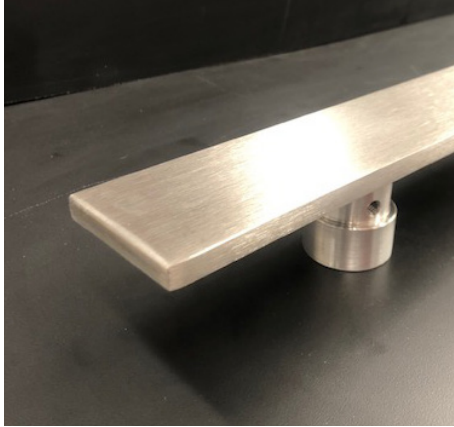

CB-AC-03510

**Depending on size needed, full sheets may need to be purchased*

SUSPENDED CEILING ASSEMBLY HARDWARE PACK

Hardware Parts

--

HD-KT-03234

2" HANDRAILS - BAR

Stainless Steel - Straight End