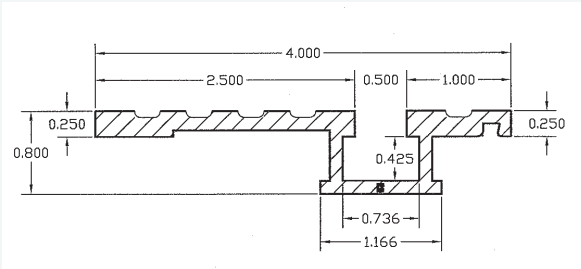

DR-SR-01961

Aluminum

Bronze / Nickel Silver

CAB SILLS - SINGLE SLIDE

4" Aluminum - Mill Finish

7 Foot Length	SL-CB-03226
8 Foot Length	SL-CB-01787
10 Foot Length	SL-CB-03227

4" Bronze - Mill Finish

7 Foot Length	SL-CB-01459
8 Foot Length	SL-CB-01460
10 Foot Length	SL-CB-01458