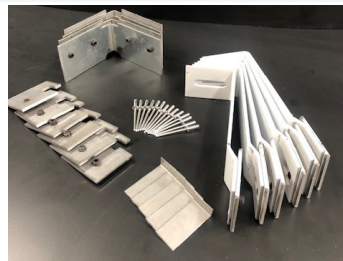

CB-AC-03510

**Depending on size needed, full sheets may need to be purchased*

SUSPENDED CEILING ASSEMBLY HARDWARE PACK

Hardware Parts

--

HD-KT-03234

2" HANDRAILS - BAR

Stainless Steel - Straight End