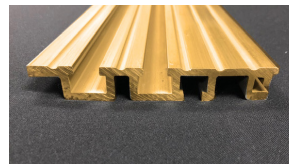

Bronze / Nickel Silver

4" Bronze - Mill Finish

7 Foot Length	SL-EN-01521
8 Foot Length	SL-EN-01522
10 Foot Length	SL-EN-01520

4" Nickel Silver (*White Bronze*) - Mill Finish

7 Foot Length	SL-EN-01527
8 Foot Length	SL-EN-01528
10 Foot Length	SL-EN-01526

Aluminum

Bronze / Nickel Silver

SHAFT, TWO SPEED

5-1/2" Aluminum - Mill Finish

7 Foot Length	SL-EN-03230
8 Foot Length	SL-EN-02208
10 Foot Length	SL-EN-03231

5-1/2" Bronze - Mill Finish

7 Foot Length	SL-EN-01524
8 Foot Length	SL-EN-01525
10 Foot Length	SL-EN-01523

5-1/2" Nickel Silver (*White Bronze*) - Mill Finish

7 Foot Length	SL-EN-01530
8 Foot Length	SL-EN-01531
10 Foot Length	SL-EN-01529

EXTENSION (GROOVE OR TREAD)

1-1/2" Bronze - Mill Finish

7 Foot Length	SL-EX-01538
8 Foot Length	SL-EX-01539
10 Foot Length	SL-EX-01537

1-1/2" Nickel Silver (*White Bronze*) - Mill Finish

7 Foot Length	SL-EX-01541
8 Foot Length	SL-EX-01542
10 Foot Length	SL-EX-01540

EXTENDABLE BASE SILL

3-5/8" Bronze - Mill Finish

7 Foot Length	SL-EN-01474
8 Foot Length	SL-EN-01475
10 Foot Length	SL-EN-01473