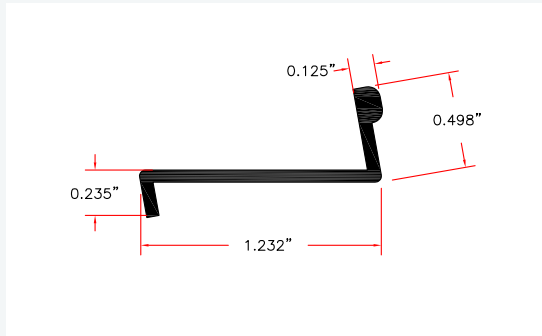

Handrails - Flat Bar	16
Handrails - Round Tube	17
Handrail Spacer	18
Spline	18
Pad Buttons	18

Structural, Brackets & Miscellaneous

Adjustable Zee Assembly	19
Bumpers	19
Struts & Brackets	20

Fascia

Fascia	21
Toe Guard	21
Fascia Support Bracket Assembly	22

NEOPRENE RUBBER & ASTRAGAL FOR MODS

Low Profile Neoprene Door Rubber + Clip

7 Foot Length	DR-AG-03415
8 Foot Length	DR-AG-03416
9 Foot Length	DR-AG-03417
10 Foot Length	DR-AG-03418

Aluminum Astragal

10 Foot Length	CB-AC-00012
----------------	--------------------

Rubber Only

7 Foot Length	DR-AG-02983
8 Foot Length	DR-AG-02984
10 Foot Length	DR-AG-02985

**Note: Rubber is also used in select Columbia doors*

VISION GRILLES

Galvanized

8" W X 15-1/2" H

CB-AC-02987

Stainless Steel #4