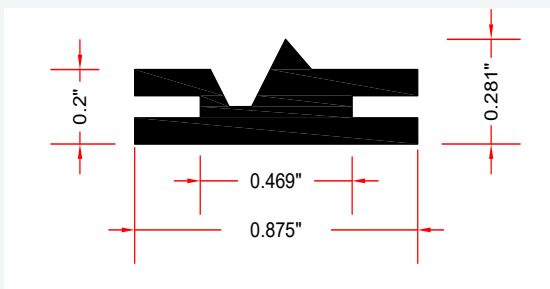

Rubber Only

7 Foot Length	DR-AG-02983
8 Foot Length	DR-AG-02984
10 Foot Length	DR-AG-02985

**Note: Rubber is also used in select Columbia doors*

VISION GRILLES

Galvanized

8" W X 15-1/2" H

CB-AC-02987

Stainless Steel #4